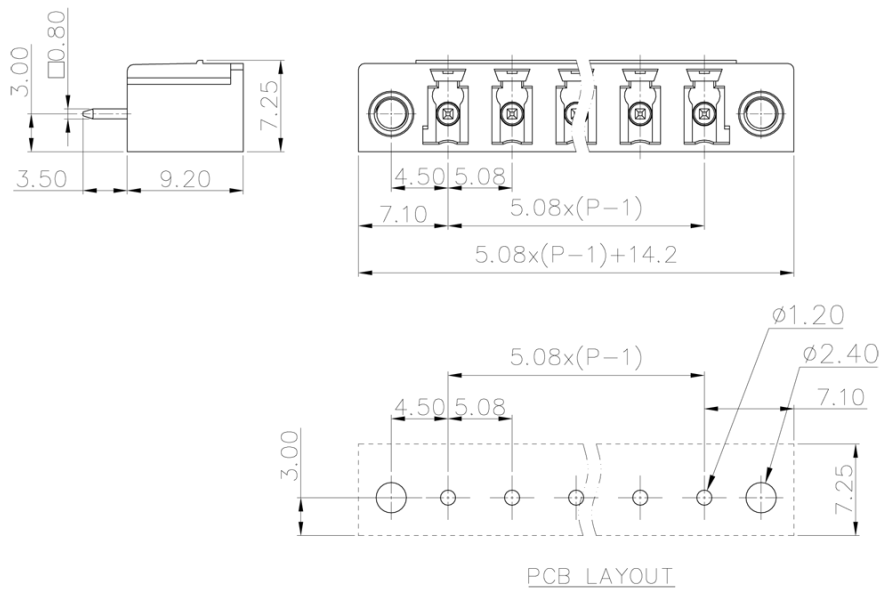

Category: 插拔式端子-插座/Plug-in terminal-plug

Product name: MC-PD5.08VXX-I-0001

Product Description: 5.08mm , 320V , 8A CE , UL

### 基本信息 /Basic Information

产品型号 SUPU ID	MC-PD5.08VXX-I-0001
产品间距 Pitch	5.08mm
产品层数 Number of levels	1
产品位数 Number of connections	2P-24P
接线方式 Connection method	-
防护等级 Protection Level	IP20

工作温度 Work temperature	-40~+105°C
--------------------------	------------

## IEC数据 /IEC Data

额定电流 Rated Current	12A		
额定电压 Rated Voltage	320V		
过压类别 Overvoltage category	III	III	II
污染等级 Pollution degree	3	2	2
额定冲击电压 Rated impulse voltage	4KV	4KV	4KV
额定电压 Rated Voltage	250V	320V	630V
硬导线截面积 Conductor cross section solid	-		
柔性导线截面积 Conductor cross section flexible	-		
柔性导线截面积，带绝缘管套 Conductor cross section flexible,with furrule	-		
锁线螺钉规格 Locking screw Specification	-		
额定扭矩 Rated Torque	-		
固定螺钉规格 Fixed Screw Specification	M2.5		
额定扭矩 Rated Torque	0.3N.m		
剥线长度 Stripping length	-		

## UL数据 /UL Data

使用组别 Use group	B	C	D
额定电流 Rated Current	8A	-	8A
额定电压 Rated Voltage	300V	-	300V

---

额定接线容量  
Rated cross section -

---