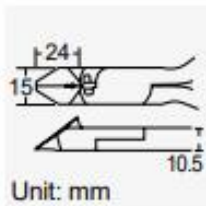

PRECISION PLIERS & CUTTERS

PM-908 Side Cutting Plier

Material	HRC		Application	OAL. (mm)
	Body	Cutting edge	Hard steel	
SAE 6150	45°±3°	60°±2°	Ø 1.4mm	160

Individual packing: Blister Card