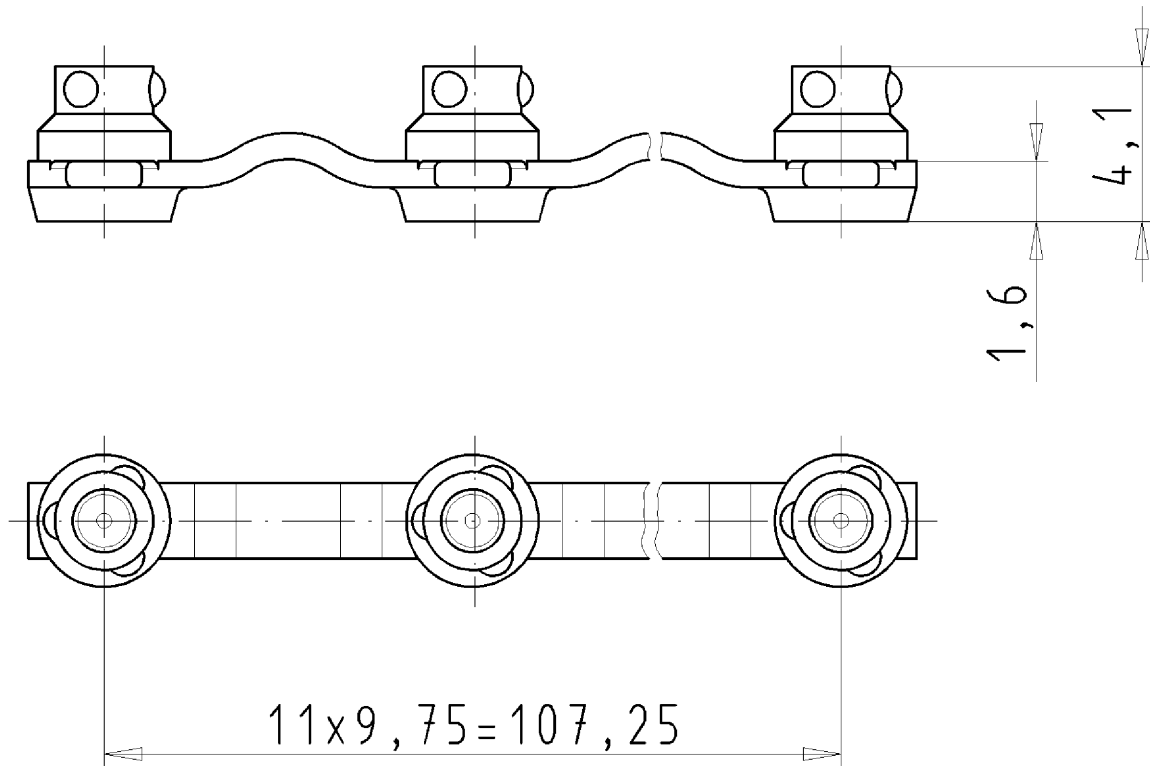

## Data sheet

Commercial Art.No.: 05.564.5353.0

cover cap GST18i3/4/5 SW

Cover piece 12 pole black for female parts GST18i3-6

Commercial Art.No.	05.564.5353.0
EAN	4015573749641
Order Unit	1

### Technical data

Length	107.25 mm
Width	3.5 mm
Height	4.1 mm
Color	black
Description 1	cover cap
Description 2	GST18i, for female connectors

### Product compliance

ROHS conformity status	Compliant
REACH-SVHC conformity status	Compliant

Ausführung: 12-polig

VERSCHLUSSSTUECK  
 05.564.5353.0 10W  
 03.02.2009 LUS  
 M 5:1