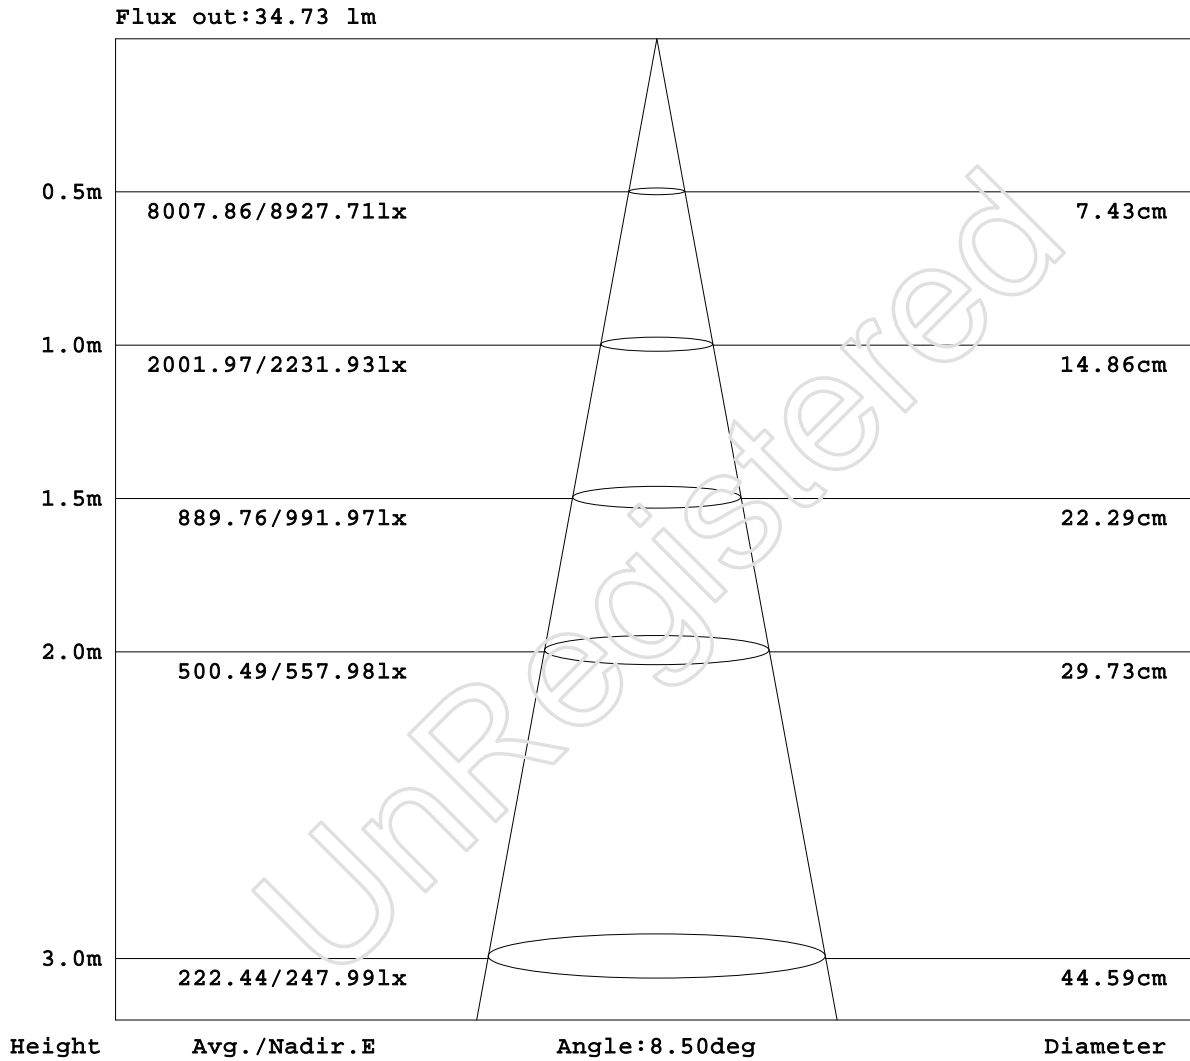

### Average Illuminance Figure

Lamp Type: CREE-XP-3535-E2  
Tester: Damin  
Temperature: 25.3deg  
Manufacturer: BRIGHTLX OPTICS

Luminaires Type:  
Test Date: 2018-08-16  
Humidity: 65%  
Remarks: CREE-XP-3535-E2