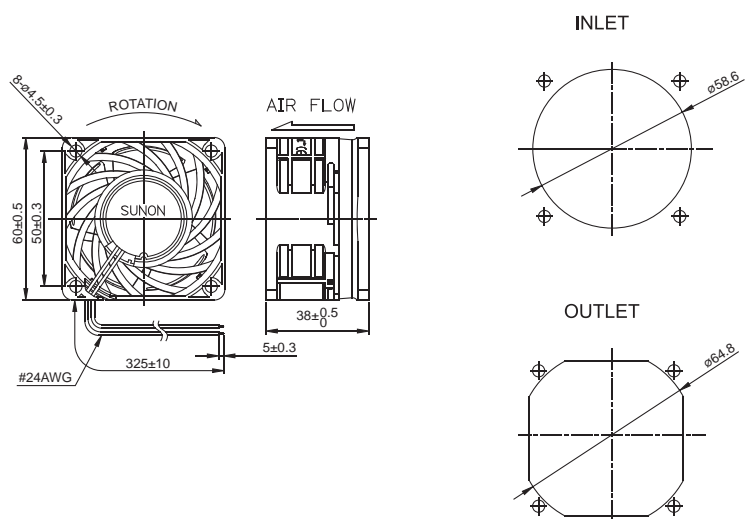

■ External dimensions(mm)

*All model could be customized. Please contact with Sunon Sales.

*Specifications are subject to change without notice. Please Visit SUNON website at www.sunon.com for update information.