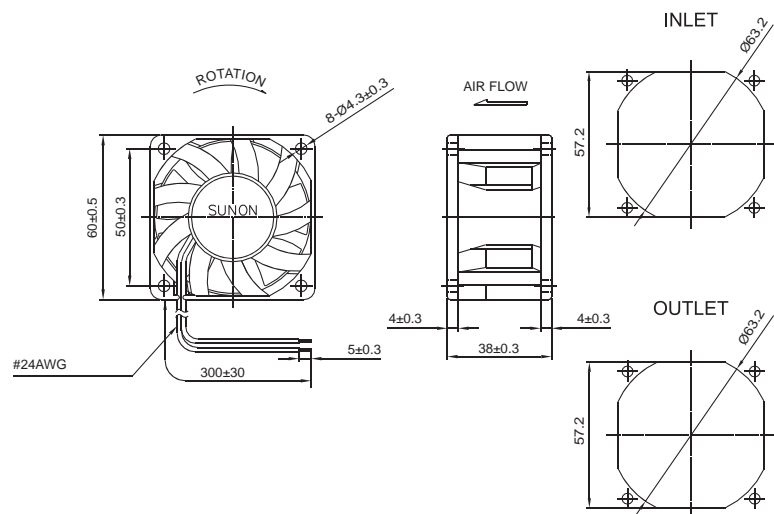

60x60x38 mm

60.6~75.2 CFM

■ Specifications

Model	Bearing	Rating Voltage	Power Current	Power Consumption	Speed	Air Flow	Static Pressure	Noise	Weight	Curve
	2BALL Sleeve	(VDC)	(mA)	(WATTS)	(RPM)	(CFM)	(inch-H <sub>2</sub> O)	(dB(A))	(g)	
PF60381BX-0000-A99	☉	12	2500	30.00	16500	75.2	3.28	67.6	127.0	1
PF60381B1-0000-A99	☉	12	1200	14.40	13200	60.6	2.13	61.2	127.0	2

60x60x38 mm

54.1~67.8 CFM

■ Specifications

Model	Bearing	Rating Voltage	Power Current	Power Consumption	Speed	Air Flow	Static Pressure	Noise	Weight	Curve
	2BALL Sleeve	(VDC)	(mA)	(WATTS)	(RPM)	(CFM)	(inch-H <sub>2</sub> O)	(dB(A))	(g)	
VF60381BX-0000-A9H	☉	12	1900	22.80	22800	67.8	4.84	64.1	120.0	1
VF60381B1-0000-A9H	☉	12	1000	12.00	18300	54.1	4.23	60.9	120.0	2

60x60x38 mm

41.5~56.5 CFM

■ Specifications

Model	Bearing	Rating Voltage	Power Current	Power Consumption	Speed	Air Flow	Static Pressure	Noise	Weight	Curve
	2BALL Sleeve	(VDC)	(mA)	(WATTS)	(RPM)	(CFM)	(inch-H <sub>2</sub> O)	(dB(A))	(g)	
PMD2406PMB1-A (2).GN	☉	24	430	10.3	8000	56.5	0.92	56.0	90.0	1
PMD2406PMB2-A (2).GN	☉	24	310	7.4	7000	49.2	0.71	52.0	90.0	2
PMD2406PMB3-A (2).GN	☉	24	220	5.3	6000	41.5	0.53	47.0	90.0	3

■ Air Flow-Static Pressure Characteristics

■ External dimensions(mm)

\*All model could be customized. Please contact with Sunon Sales.

\*Specifications are subject to change without notice. Please Visit SUNON website at [www.sunon.com](http://www.sunon.com) for update information.