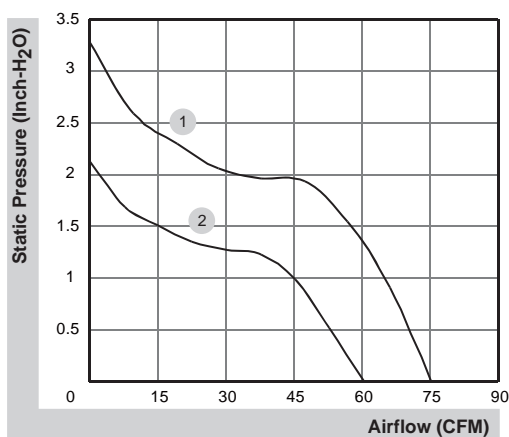

■ Air Flow-Static Pressure Characteristics