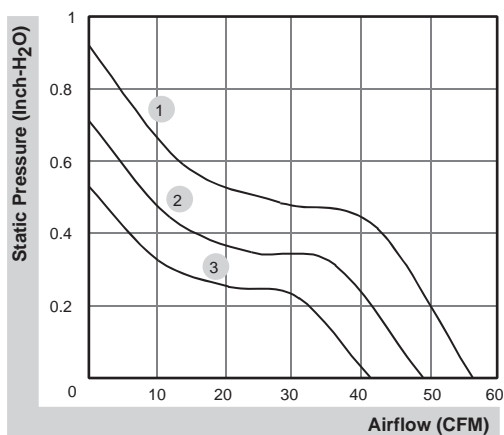

■ Air Flow-Static Pressure Characteristics