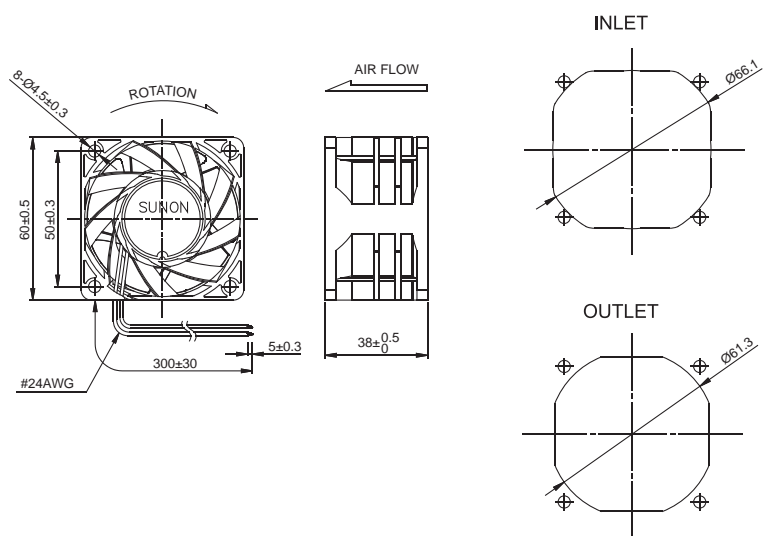

60x60x38 mm

60.6~75.2 CFM

■ Specifications

Model	Bearing	Rating Voltage	Power Current	Power Consumption	Speed	Air Flow	Static Pressure	Noise	Weight	Curve
	2BALL Sleeve	(VDC)	(mA)	(WATTS)	(RPM)	(CFM)	(inch-H <sub>2</sub> O)	(dB(A))	(g)	
PF60381BX-0000-A99	☉	12	2500	30.00	16500	75.2	3.28	67.6	127.0	1
PF60381B1-0000-A99	☉	12	1200	14.40	13200	60.6	2.13	61.2	127.0	2

■ Air Flow-Static Pressure Characteristics

■ External dimensions(mm)

\*All model could be customized. Please contact with Sunon Sales.

\*Specifications are subject to change without notice. Please Visit SUNON website at [www.sunon.com](http://www.sunon.com) for update information.

60x60x38 mm

54.1~67.8 CFM

■ Specifications

Model	Bearing	Rating Voltage	Power Current	Power Consumption	Speed	Air Flow	Static Pressure	Noise	Weight	Curve
	2BALL Sleeve	(VDC)	(mA)	(WATTS)	(RPM)	(CFM)	(inch-H <sub>2</sub> O)	(dB(A))	(g)	
VF60381BX-0000-A9H	☉	12	1900	22.80	22800	67.8	4.84	64.1	120.0	1
VF60381B1-0000-A9H	☉	12	1000	12.00	18300	54.1	4.23	60.9	120.0	2

60x60x38 mm

41.5~56.5 CFM

■ Specifications

Model	Bearing	Rating Voltage	Power Current	Power Consumption	Speed	Air Flow	Static Pressure	Noise	Weight	Curve
	2BALL Sleeve	(VDC)	(mA)	(WATTS)	(RPM)	(CFM)	(inch-H <sub>2</sub> O)	(dB(A))	(g)	
PMD2406PMB1-A (2).GN	☉	24	430	10.3	8000	56.5	0.92	56.0	90.0	1
PMD2406PMB2-A (2).GN	☉	24	310	7.4	7000	49.2	0.71	52.0	90.0	2
PMD2406PMB3-A (2).GN	☉	24	220	5.3	6000	41.5	0.53	47.0	90.0	3