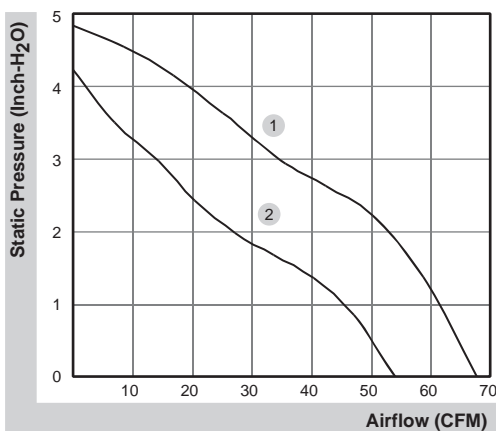

■ Air Flow-Static Pressure Characteristics