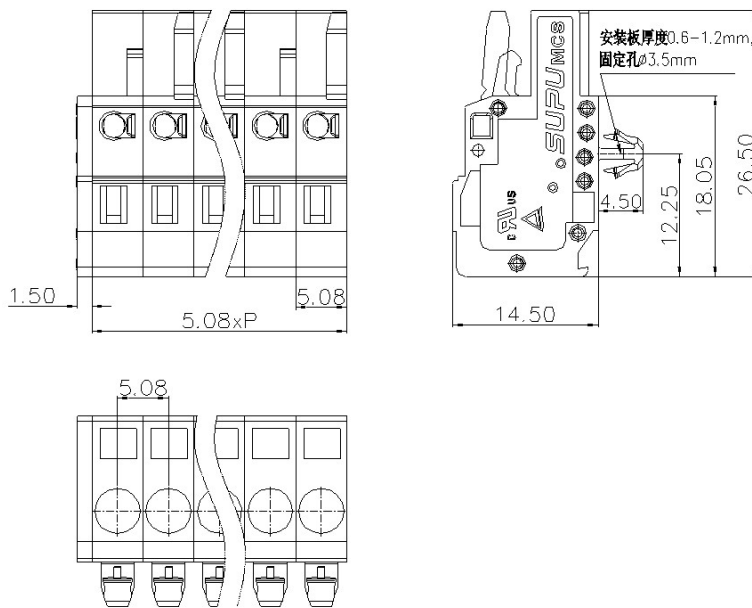

Category: 插拔式端子-插头/Plug-in terminal-plug

Product name: 4581XX/030

Product Description: 5.08mm , 320V , 12A CE , UL

Product Picture

基本信息 /Basic Information

产品型号
SUPU ID 4581XX/030

产品间距
Pitch 5.08mm

产品层数
Number of levels 1

产品位数
Number of connections 2P-24P

接线方式
Connection method 回拉式弹簧接线
Spring cage connection

防护等级
Protection Level IP20

工作温度 Work temperature	-40~+105°C
--------------------------	------------

IEC数据 /IEC Data

额定电流 Rated Current	12A		
额定电压 Rated Voltage	320V		
过压类别 Overvoltage category	III	III	II
污染等级 Pollution degree	3	2	2
额定冲击电压 Rated impulse voltage	4KV	4KV	4KV
额定电压 Rated Voltage	320V	320V	630V
硬导线截面积 Conductor cross section solid	0.2-2.5mm ²		
柔性导线截面积 Conductor cross section flexible	0.2-2.5mm ²		
柔性导线截面积，带绝缘管套 Conductor cross section flexible,with furrule	0.2-2.5mm ²		
锁线螺钉规格 Locking screw Specification	-		
额定扭矩 Rated Torque	-		
固定螺钉规格 Fixed Screw Specification	-		
额定扭矩 Rated Torque	-		
剥线长度 Stripping length	8~9mm		

UL数据 /UL Data

使用组别 Use group	B	C	D
额定电流 Rated Current	15A	-	10A
额定电压 Rated Voltage	300V	-	300V

额定接线容量 Rated cross section	28~12AWG
-------------------------------	----------

材料信息 /Material Data

绝缘材料 Insulation material	PA66
绝缘材料组别 Insulation material group	I
阻燃等级,符合UL94 Flame retardant grade, UL94 compliance	V0
导电体材料 Contact material	Copper alloy
导电体表面镀层 Surface characteristics	Sn,Plated