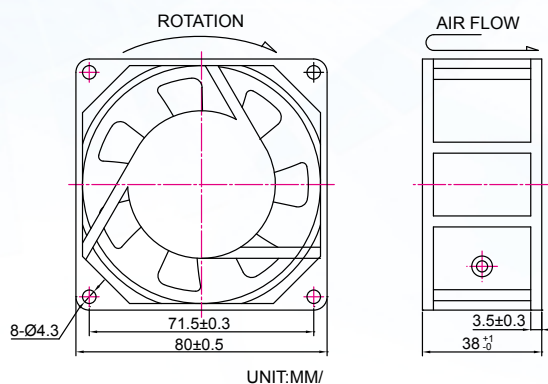

8038 【80x80x38 mm】

AC Fan Series

Dimensions Drawing

Specifications

Model	Bearing Type	Rated Voltage	Frequency	Rated Current	Power Consumption	Speed Reference	Air Flow		Static Pressure		Noise	Weight
		VAC	Hz	AMP	Watts	RPM	m3/min	CFM	mmH2O	Inch-H2O	dBA	g
EC8038A1HBX	Ball	115	60	0.15	16	2600	0.62	22	2.8	0.11	26	340
EC8038A1HSX	Sleeve											
EC8038A2HBX	Ball	220/240	50	0.08	12	2300	0.59	21	2.7	0.106	23	340
EC8038A2HSX	Sleeve											

- ▶ X mean : T-Terminal / L - Lead wire
- ▶ Frequency(Hz) : 50 / 60
- ▶ Insulation Resistance : AC 1500V-100MΩ
- ▶ Resist Strength : 1500V/min