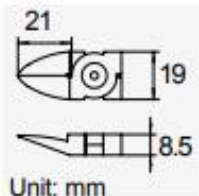

PRECISION PLIERS & CUTTERS

▶ **PM-805E Plastic Cutting Plier**

Material	HRC		Application	OAL. (mm)
	Body	Cutting edge		
S55C	45°±3°	55°±3°	plastic	135

▶ **PM-806E Plastic Cutting Plier**

Material	HRC		Application	OAL. (mm)
	Body	Cutting edge		
S55C	45°±3°	55°±3°	plastic	160