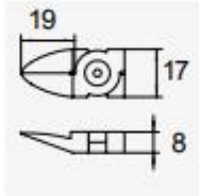

PRECISION PLIERS & CUTTERS

▶ **PM-805E Plastic Cutting Plier**

Material	HRC		Application	OAL. (mm)
	Body	Cutting edge		
S55C	45°±3°	55°±3°	plastic	135

▶ **PM-806E Plastic Cutting Plier**

Material	HRC		Application	OAL. (mm)
	Body	Cutting edge		
S55C	45°±3°	55°±3°	plastic	160