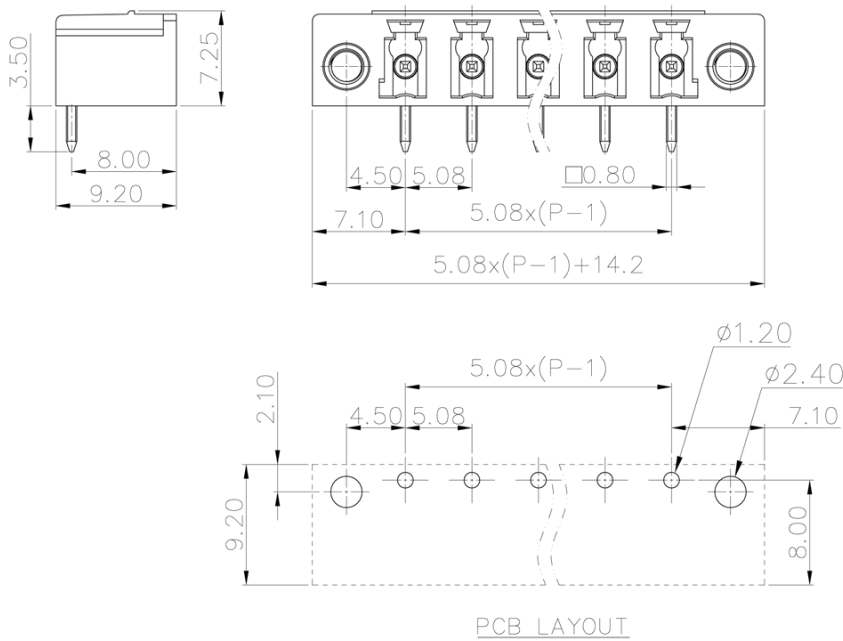

Category: 插拔式端子-插座/Plug-in terminal-plug

Product name: MC-PD5.08HXX-I-0001

Product Description: 5.08mm , 320V , 8A CE , UL

Product Picture

基本信息 /Basic Information

产品型号
SUPU ID MC-PD5.08HXX-I-0001

产品间距
Pitch 5.08mm

产品层数
Number of levels 1

产品位数
Number of connections 2P-24P

接线方式
Connection method -

防护等级
Protection Level IP20

工作温度 Work temperature	-40~+105°C
--------------------------	------------

IEC数据 /IEC Data

额定电流 Rated Current	12A		
额定电压 Rated Voltage	320V		
过压类别 Overvoltage category	III	III	II
污染等级 Pollution degree	3	2	2
额定冲击电压 Rated impulse voltage	4KV	4KV	4KV
额定电压 Rated Voltage	250V	320V	630V
硬导线截面积 Conductor cross section solid	-		
柔性导线截面积 Conductor cross section flexible	-		
柔性导线截面积，带绝缘管套 Conductor cross section flexible,with furrule	-		
锁线螺钉规格 Locking screw Specification	-		
额定扭矩 Rated Torque	-		
固定螺钉规格 Fixed Screw Specification	M2.5		
额定扭矩 Rated Torque	0.3N.m		
剥线长度 Stripping length	-		

UL数据 /UL Data

使用组别 Use group	B	C	D
额定电流 Rated Current	8A	-	8A
额定电压 Rated Voltage	300V	-	300V

额定接线容量
Rated cross section -

材料信息 /Material Data

绝缘材料 Insulation material	PA66
绝缘材料组别 Insulation material group	I
阻燃等级，符合UL94 Flame retardant grade, UL94 compliance	V0
导体材料 Contact material	Copper alloy
导体表面镀层 Surface characteristics	Sn,Plated