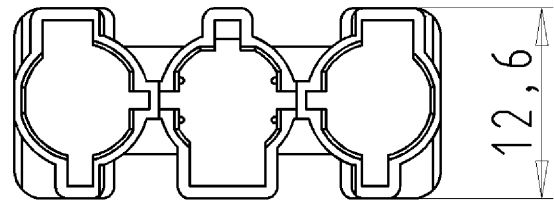

Data sheet

Commercial Art.No.: 05.561.3653.1

cover cap GST18i3VS B SW

Cover piece for female GST18i3, black

Commercial Art.No.	05.561.3653.1
EAN	4015573323582
Order Unit	1

Technical data

Classification

ECLASS 11	
ETIM 7.0	EC002863
ETIM 6.0	EC002863
ETIM 5.0	EC002863

Technical data

Length	18 mm
Width	28.2 mm
Height	12.6 mm
Color	black
Description 1	cover cap
Description 2	GST18i3, for female connectors

Product compliance

ROHS conformity status	Compliant
REACH-SVHC conformity status	Compliant