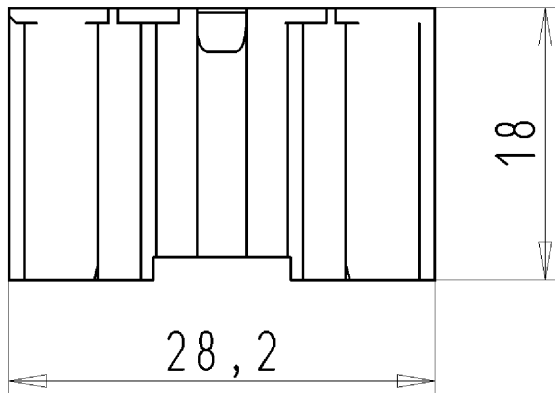

Data sheet

Commercial Art.No.: 05.561.3653.1

cover cap GST18i3VS B SW

Cover piece for female GST18i3, black

Commercial Art.No.	05.561.3653.1
EAN	4015573323582
Order Unit	1

Technical data

Classification

ECLASS 11	
ETIM 7.0	EC002863
ETIM 6.0	EC002863
ETIM 5.0	EC002863

Technical data

Length	18 mm
Width	28.2 mm
Height	12.6 mm
Color	black
Description 1	cover cap
Description 2	GST18i3, for female connectors

Product compliance

ROHS conformity status	Compliant
REACH-SVHC conformity status	Compliant