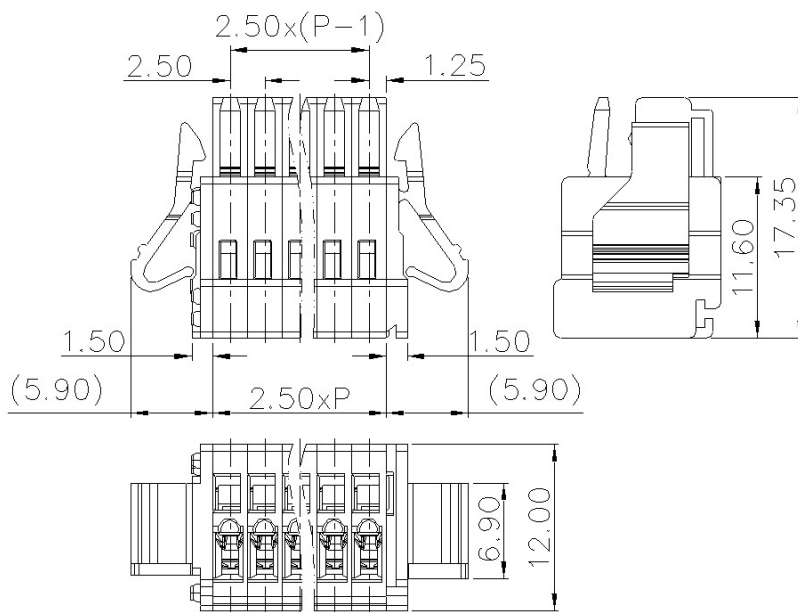

Category: 插拔式端子-插头/Plug-in terminal-plug

Product name: 4251XX/050

Product Description: 2.5mm , 160V , 4A CE , UL

Product Picture

基本信息 /Basic Information

产品型号 SUPU ID	4251XX/050
产品间距 Pitch	2.5mm
产品层数 Number of levels	1
产品位数 Number of connections	2P-12P
接线方式 Connection method	回拉式弹簧接线 Spring cage connection
防护等级 Protection Level	IP20

工作温度 Work temperature	-40~+105℃
--------------------------	-----------

IEC数据 /IEC Data

额定电流 Rated Current	4A		
额定电压 Rated Voltage	160V		
过压类别 Overvoltage category	III	III	II
污染等级 Pollution degree	3	2	2
额定冲击电压 Rated impulse voltage	-	2.5KV	2.5KV
额定电压 Rated Voltage	-	160V	320V
硬导线截面积 Conductor cross section solid	0.2-0.5mm ²		
柔性导线截面积 Conductor cross section flexible	0.2-0.5mm ²		
柔性导线截面积，带绝缘管套 Conductor cross section flexible,with furrule	0.2-0.5mm ²		
锁线螺钉规格 Locking screw Specification	-		
额定扭矩 Rated Torque	-		
固定螺钉规格 Fixed Screw Specification	-		
额定扭矩 Rated Torque	-		
剥线长度 Stripping length	5~6mm		

UL数据 /UL Data

使用组别 Use group	B	C	D
额定电流 Rated Current	5A	-	5A
额定电压 Rated Voltage	300V	-	300V

额定接线容量 Rated cross section	28~20AWG
-------------------------------	----------

材料信息 /Material Data

绝缘材料 Insulation material	PA66
绝缘材料组别 Insulation material group	I
阻燃等级,符合UL94 Flame retardant grade, UL94 compliance	V0
导体材料 Contact material	Copper alloy
导体表面镀层 Surface characteristics	Sn,Plated