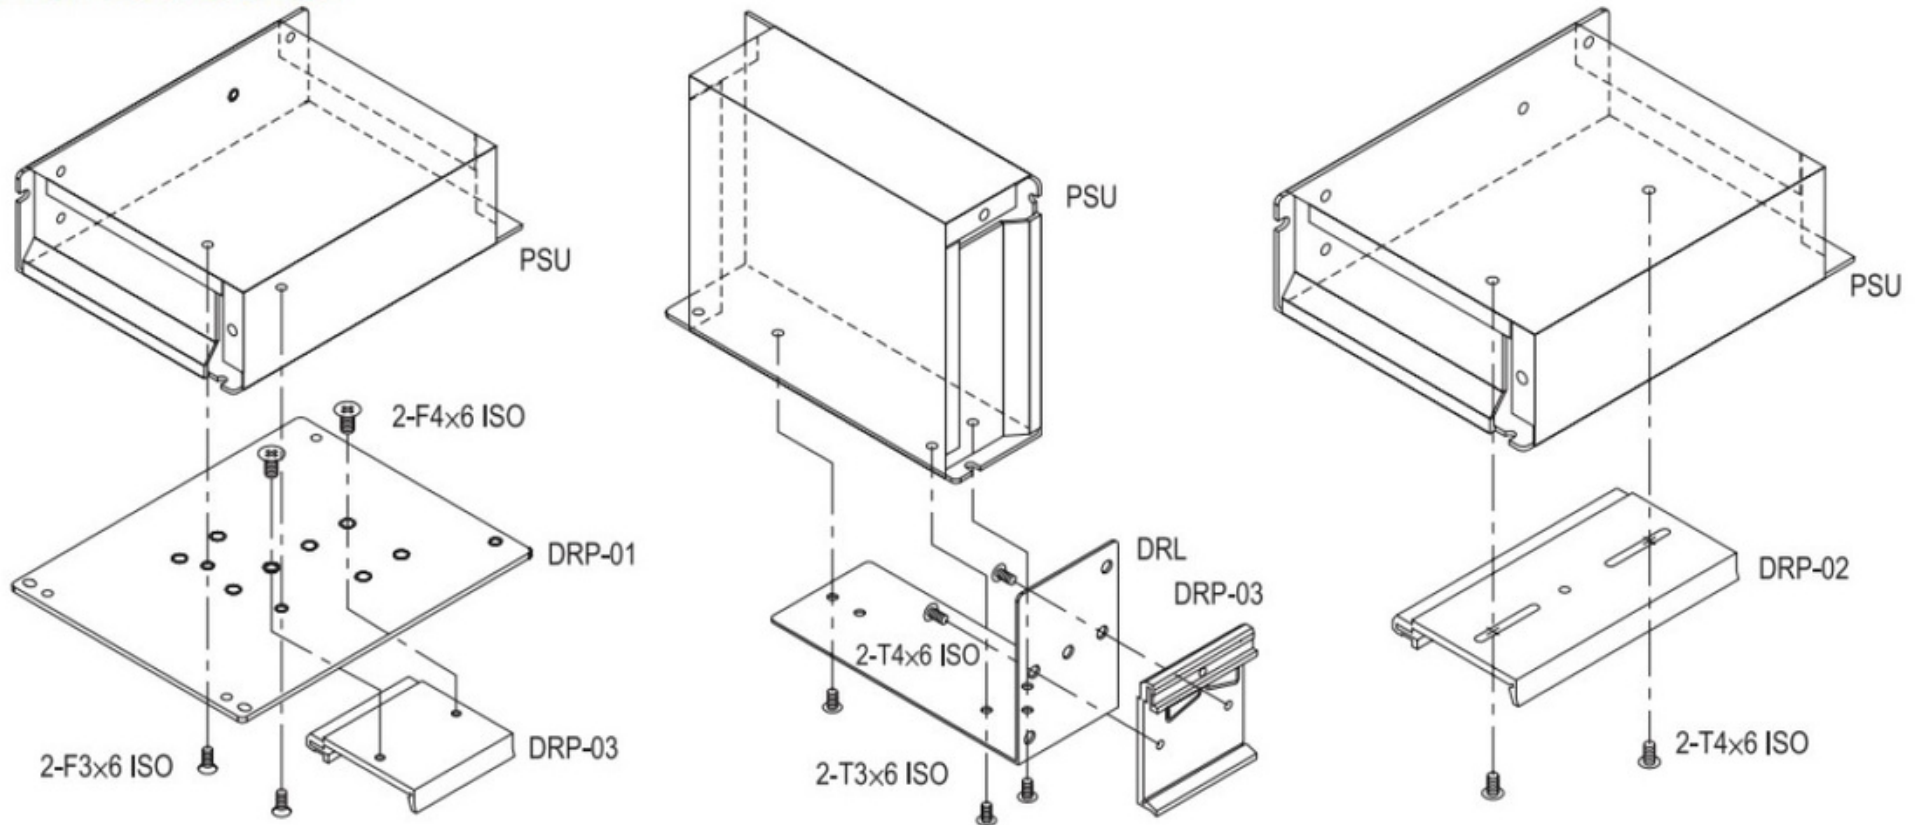

Mounting Accessories Selection Guide

Genuine Quality Delivery Service

Part No.	Photo	Case	Model
<u>DRP-01</u>		238, 239, 241 901, 902 903, 906 931, 932, 946	LRS-35/50/100/150/150F All models
<u>DRP-01A</u>		203, 205 978, 999	RSD-100 / 150 / 200 / 300
<u>DRP-02</u>		240, 905, 915 916, 920, 928	LRS-75
<u>DRP-03</u>		DRP-01 DRL-01~03	All models
<u>DRP-04</u>		203, 205 978, 999	RSD-100 / 150 / 200 / 300

Contact us

E-mail: info-pnpt@powernex.com

Mounting Accessories Selection Guide

Genuine Quality Delivery Service

DIN Rail Accessories

Mounting Accessories Selection Guide

Genuine Quality Delivery Service

Part No.	Photo	Case	Model
<u>DRP-14</u>		214 979, 984	EDR/NDR/SDR TDR-240/480/960
<u>DRP-14A</u>		214 CMU2	CMU2 SDR-960/TDR-960
<u>DRP-15</u>		221, 979 984, 992	EDR/NDR/SDR TDR-75/120