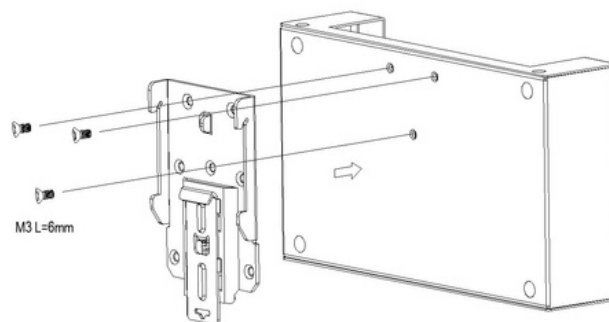

Mounting Accessories Selection Guide

Genuine Quality Delivery Service

Part No.	Photo	Case	Model
<u>DRP-01</u>		238, 239, 241 901, 902 903, 906 931, 932, 946	LRS-35/50/100/150/150F All models
<u>DRP-01A</u>		203, 205 978, 999	RSD-100 / 150 / 200 / 300
<u>DRP-02</u>		240, 905, 915 916, 920, 928	LRS-75
<u>DRP-03</u>		DRP-01 DRL-01~03	All models
<u>DRP-04</u>		203, 205 978, 999	RSD-100 / 150 / 200 / 300

Contact us

E-mail: info-pnpt@powernex.com

Mounting Accessories Selection Guide

Genuine Quality Delivery Service

DIN Rail Accessories

Mounting Accessories Selection Guide

Genuine Quality Delivery Service

Part No.	Photo	Case	Model
<u>DRP-14</u>		214 979, 984	EDR/NDR/SDR TDR-240/480/960
<u>DRP-14A</u>		214 CMU2	CMU2 SDR-960/TDR-960
<u>DRP-15</u>		221, 979 984, 992	EDR/NDR/SDR TDR-75/120