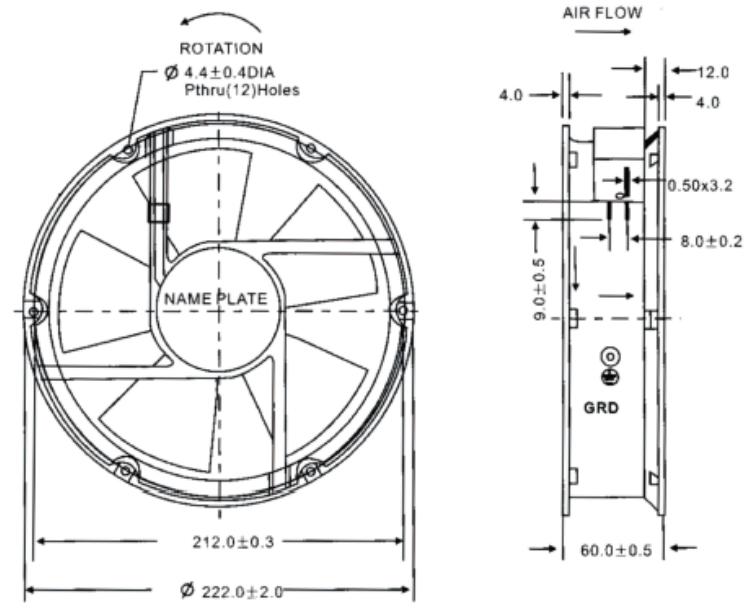

**JULONG MOTOR**  
AC/DC FANS COOLING FANS

尺寸 Size:  $\varnothing 220\text{mm} \times 60\text{mm}$

风量 Airflow: 509–640m<sup>3</sup>/hr  
 280–377CFM

重量 Weight: 1350g

噪音 Noise: 54–68dBA

风叶 Impeller Material: PBT Thermoplastic Black, UL94–VO

外框 Frame: Aluminum Alloy

端子 Terminals: 0.5mm

引线 Lead Wire: AWG#22 UL 1015(Optional)

马达 Motor: Shaded Pole Induction Motor /Capacitor–Run Induction Motor

温度范围 Operating Temperature:  $-10^{\circ}\text{C} \sim +65^{\circ}\text{C}$

Model (型号)	Bearing System (轴承型式)	Voltage VAC (电压)	Freq. Hz (频率)	Current A (电流)	Power W (功率)	Speed RPM (转速)	Noise dBA (噪音)	Air Flow (风量)		Phase (相数)	Capacitor (电容)
								M3/hr	CFM		
G22060HA,B	Ball	100/125	50/60	0.6	47	2200/2300	54/60	509/475	300/280	1	/
G22060HA <sub>2</sub> B	Ball	200/240	50/60	0.32	42	2200/2300	54/60	509/475	300/280	1	/
G22060HA,B–C	Ball	100/125	50/60	0.4/0.42	50/60	2650/2600	56/68	640/623	377/367	1	/
G22060HA <sub>2</sub> B–C	Ball	200/240	50/60	0.22/0.26	50/60	2650/2600	56/68	640/623	377/367	1	/