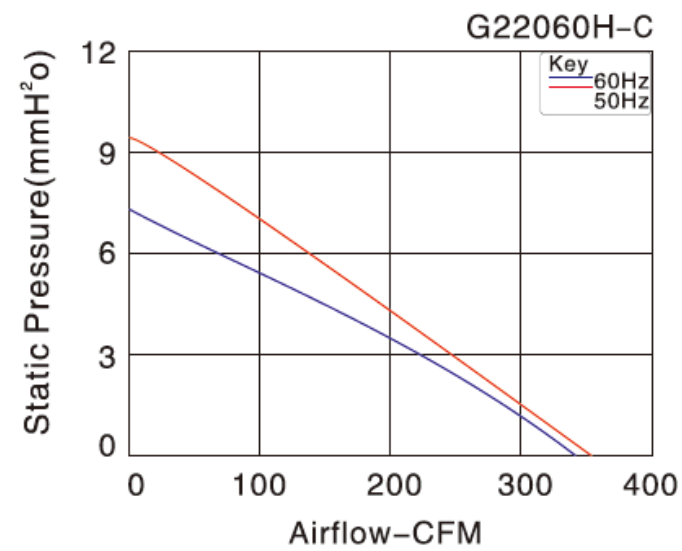

**JULONG MOTOR**  
AC/DC FANS COOLING FANS

尺寸 Size:  $\varnothing 220\text{mm} \times 60\text{mm}$

风量 Airflow: 509–640m<sup>3</sup>/hr  
 280–377CFM

重量 Weight: 1350g

噪音 Noise: 54–68dBA

风叶 Impeller Material: PBT Thermoplastic Black, UL94–VO

外框 Frame: Aluminum Alloy

端子 Terminals: 0.5mm

引线 Lead Wire: AWG#22 UL 1015(Optional)

马达 Motor: Shaded Pole Induction Motor /Capacitor–Run Induction Motor

温度范围 Operating Temperature:  $-10^{\circ}\text{C} \sim +65^{\circ}\text{C}$

Model (型号)	Bearing System (轴承型式)	Voltage VAC (电压)	Freq. Hz (频率)	Current A (电流)	Power W (功率)	Speed RPM (转速)	Noise dBA (噪音)	Air Flow (风量)		Phase (相数)	Capacitor (电容)
								M3/hr	CFM		
G22060HA,B	Ball	100/125	50/60	0.6	47	2200/2300	54/60	509/475	300/280	1	/
G22060HA <sub>2</sub> B	Ball	200/240	50/60	0.32	42	2200/2300	54/60	509/475	300/280	1	/
G22060HA,B–C	Ball	100/125	50/60	0.4/0.42	50/60	2650/2600	56/68	640/623	377/367	1	/
G22060HA <sub>2</sub> B–C	Ball	200/240	50/60	0.22/0.26	50/60	2650/2600	56/68	640/623	377/367	1	/