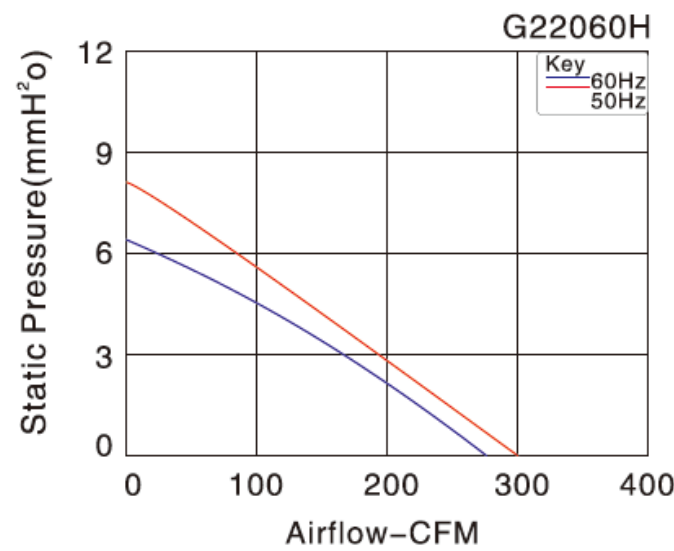

**JULONG MOTOR**  
AC/DC FANS COOLING FANS

尺寸 Size:  $\varnothing 220\text{mm} \times 60\text{mm}$

风量 Airflow: 509–640m<sup>3</sup>/hr  
 280–377CFM

重量 Weight: 1350g

噪音 Noise: 54–68dBA

风叶 Impeller Material: PBT Thermoplastic Black, UL94–VO

外框 Frame: Aluminum Alloy

端子 Terminals: 0.5mm

引线 Lead Wire: AWG#22 UL 1015(Optional)

马达 Motor: Shaded Pole Induction Motor /Capacitor–Run Induction Motor

温度范围 Operating Temperature:  $-10^{\circ}\text{C} \sim +65^{\circ}\text{C}$

Model (型号)	Bearing System (轴承型式)	Voltage VAC (电压)	Freq. Hz (频率)	Current A (电流)	Power W (功率)	Speed RPM (转速)	Noise dBA (噪音)	Air Flow (风量)		Phase (相数)	Capacitor (电容)
								M3/hr	CFM		
G22060HA,B	Ball	100/125	50/60	0.6	47	2200/2300	54/60	509/475	300/280	1	/
G22060HA <sub>2</sub> B	Ball	200/240	50/60	0.32	42	2200/2300	54/60	509/475	300/280	1	/
G22060HA,B–C	Ball	100/125	50/60	0.4/0.42	50/60	2650/2600	56/68	640/623	377/367	1	/
G22060HA <sub>2</sub> B–C	Ball	200/240	50/60	0.22/0.26	50/60	2650/2600	56/68	640/623	377/367	1	/