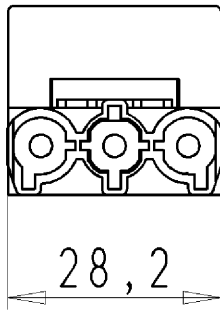

Model

Model	male
Connection type	screw connection
Degree of protection (IP)	IP20

Material

Housing material	Polyamide
halogen free	yes
Contact material	CuZn
Fire load	0.113 kWh
Insulation components continuous temperature	100 °C
Surface finish	Tin-plated

Dimensions

Length	54.7 mm
Width	28.2 mm
Height	25.2 mm

Classification

ECLASS 11	
ECLASS 8.1	27440605
ETIM 7.0	EC002560
ETIM 6.0	EC002560
ETIM 5.0	EC002560
ETIM 4.0	EC002560

Product compliance

ROHS conformity status	Compliant/Exempted
ROHS exceptions	III-6(c)
REACH-SVHC conformity status	Duty-To-Declare
REACH-SVHC substances	Lead
REACH-SVHC CAS numbers	7439-92-1

Accessories

Commercial Art.No.:	Article-type description:	Description:
05.587.3156.0	Lock (G)ST18 WS	Locking device for cable to cable connection GST18i3-5, white
06.561.7853.0	mounting frame GST18i3 SW	Mounting frame to snap in GST18i3 connectors into a housing or furniture. Wall thickness: 1,5-2,5 mm. Holds GST18i3 connectors with screw or spring connection and pre- assembled cables.
05.561.3653.0	cover cap GST18i3VS B WS	Cover piece for female GST18i3, white
05.561.3653.1	cover cap GST18i3VS B SW	Cover piece for female GST18i3, black
05.564.5353.0	cover cap GST18i3/4/5 SW	Cover piece 12 pole black for female parts GST18i3-6
05.564.5353.2	cover cap GST18i3/4/5 WS	Cover piece 12 pole white for female parts GST18i3-6
05.594.4250.0	cover cap ST18/3B + GST18i3 ST WS	
05.594.4253.0	cover cap ST18/3B + GST18i3 ST WS	
05.587.3156.1	Lock (G)ST18 SW	Locking device for cable to cable connection GST18i3-5, black