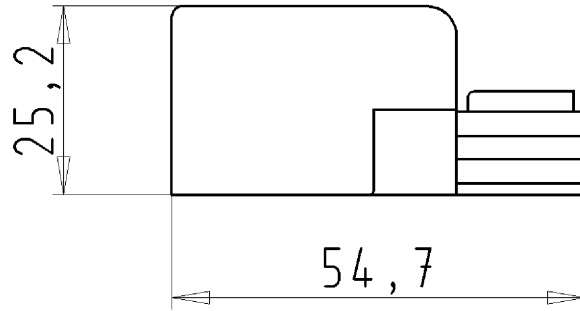

STECKERTEIL
99.440.5802.2 10W
27.06.2008 Lunz S.
M 1:1