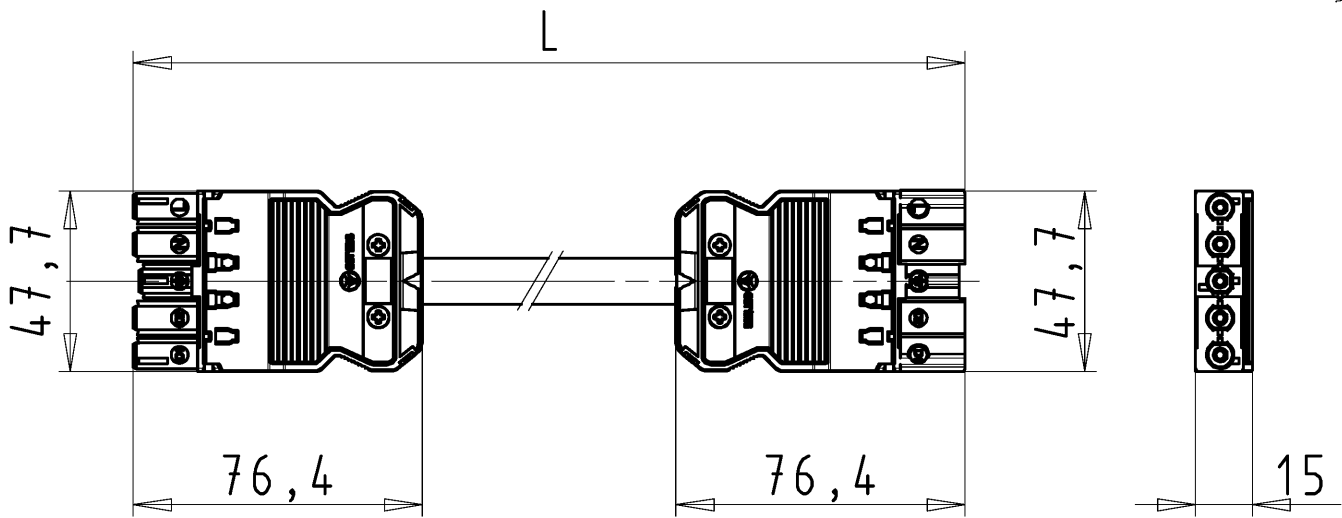

Data sheet

Commercial Art.No.: 92.257.2000.9

Cable assembly GST18i5KSBS 15 20PB02

GST18i5 connection cable female - male, length 2.0 m, 5 pole, coding mains 250 V + not SELV, 16 A, coding color pastel blue, strain relief color black, cable color black, cross section 1.5 mm², cable type H05VV-F, fire class: Eca

Model

Nominal cross section conductor	1.5 mm ²
Degree of protection (IP)	IP20
Cable type	H05VV-F
Cable color	black
Cable diameter max.	10.1 mm
Version of cable	female - male
Type of cord set	connecting cable
Version cable end 1	GST18i5 female
Version cable end 2	GST18i5 plug

Dimensions

Total length	2 m
--------------	-----

Classification

ECLASS 11	
ECLASS 8.1	27440604
ETIM 7.0	EC002587
ETIM 6.0	EC002587
ETIM 5.0	EC002587
ETIM 4.0	EC002587

Product compliance

ROHS conformity status	Compliant/Exempted
ROHS exceptions	III-6(c)
REACH-SVHC conformity status	Duty-To-Declare
REACH-SVHC substances	Lead
REACH-SVHC CAS numbers	7439-92-1

Accessories

Commercial Art.No.:	Article-type description:	Description:
05.587.3156.0	Lock (G)ST18 WS	Locking device for cable to cable connection GST18i3-5, white
05.564.5353.0	cover cap GST18i3/4/5 SW	Cover piece 12 pole black for female parts GST18i3-6
05.564.5353.2	cover cap GST18i3/4/5 WS	Cover piece 12 pole white for female parts GST18i3-6
05.566.9253.0	cover cap GST18i5 BUCHSEN	Cover for female connectors GST18i5, black
05.587.3156.1	Lock (G)ST18 SW	Locking device for cable to cable connection GST18i3-5, black