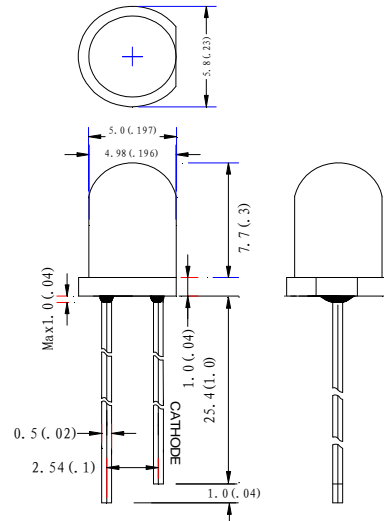

FYL- 5013VC1C

Features:

- High intensity
- General purpose leads
- RoHs Compliant.

Descriptions:

- Dice material: InGaN.
- Emitting Color: Purple
- Device Outline: Φ 5mm Round Type.
- Lens Type: Water clear.

Radiation pattern.

Package configuration

- ◆ All dimensions are millimeters (inches)
- ◆ Tolerance is $\pm 0.25\text{mm}(.010\text{'})$ unless otherwise noted.

Absolute maximum ratings($T_a=25^\circ\text{C}$)

Parameter	MAX.	Unit
Power Dissipation	70	mW
Peak Forward Current (1/10 Duty Cycle, 0.1ms Pulse Width)	100	mA
Continuous Forward Current	20	mA
Derating Linear From 50°C	0.4	mA/ $^\circ\text{C}$
Reverse Voltage	5	V
Electrostatic Discharge (ESD)	150	V
Operating Temperature Range	-30°C to $+80^\circ\text{C}$	
Storage Temperature Range	-40°C to $+100^\circ\text{C}$	
Lead Soldering Temperature[4mm(.157") From Body]	260 $^\circ\text{C}$ for 5 Seconds	

Electrical and optical characteristics($T_a=25^\circ\text{C}$)

Parameter	Symbol	Min.	Typ.	Max.	Unit	Test Condition
Luminous Intensity	I_v	-	130	-	mcd	$I_F=20\text{mA}$
Viewing Angle	$2\theta_{1/2}$	10	15	20	Deg	
Peak Emission	λ_p	400	405	410	nm	
Dominant Wavelength	λ_d	404	409	413	nm	
Spectral Line Half-Width	$\Delta\lambda$	10	15	20	nm	
Forward Voltage	V_F	2.8	3.2	3.8	V	
Reverse Current	I_R			50	μA	$V_R=5\text{V}$