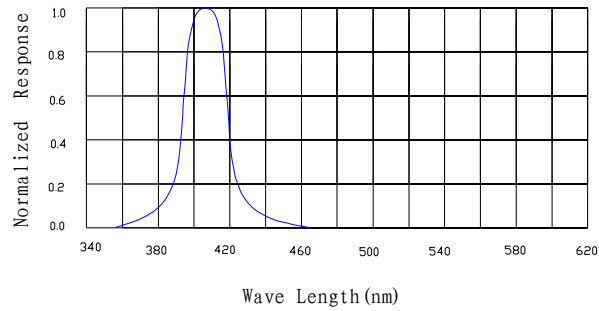

Typical Electrical Characteristics Curves (25 °c Ambient Temperature Unless Otherwise Noted)

Spectral Reduance