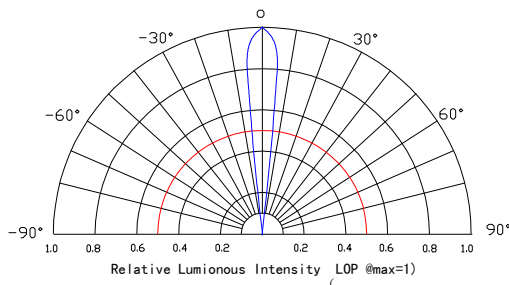

FYL- 5013VC1C

Features:

- High intensity
- General purpose leads
- RoHs Compliant.

Descriptions:

- Dice material: InGaN.
- Emitting Color: Purple
- Device Outline: Φ 5mm Round Type.
- Lens Type: Water clear.

Radiation pattern.

Package configuration

- ◆ All dimensions are millimeters (inches)
- ◆ Tolerance is $\pm 0.25\text{mm}(.010\text{'})$ unless otherwise noted.

Absolute maximum ratings($T_a=25^\circ\text{C}$)

Electrical and optical characteristics($T_a=25^\circ\text{C}$)

Parameter	Symbol	Min.	Typ.	Max.	Unit	Test Condition
Luminous Intensity	I_v	-	130	-	mcd	$I_F=20\text{mA}$
Viewing Angle	$2\theta_{1/2}$	10	15	20	Deg	
Peak Emission	λ_p	400	405	410	nm	
Dominant Wavelength	λ_d	404	409	413	nm	
Spectral Line Half-Width	$\Delta\lambda$	10	15	20	nm	
Forward Voltage	V_F	2.8	3.2	3.8	V	
Reverse Current	I_R			50	μA	$V_R=5\text{V}$