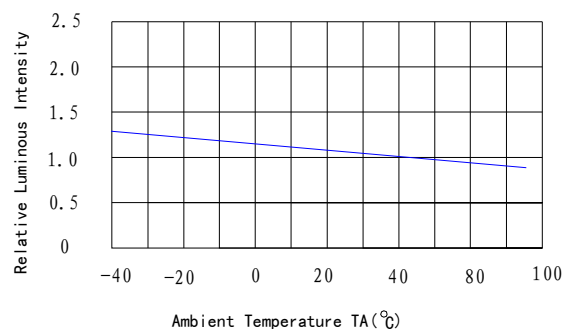

Luminous Intensity Vs. Ambient Temperature