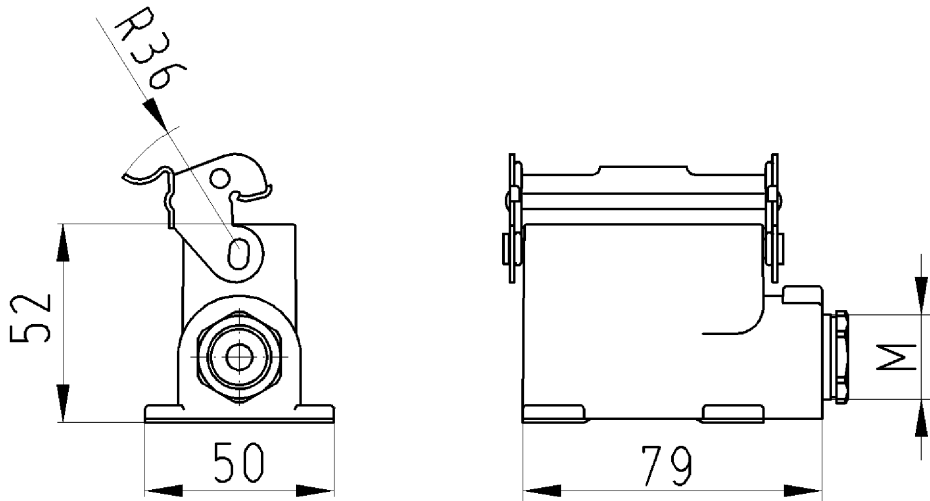

version .0

version .1

Gehäuseunterteil
76.332.1528.0

Zeichnungsnummer
76.332.1528.010W
Gehäuseunterteil

09.01.2008
Hoffmann Angelika
M 1:2

Weitergabe sowie Vervielfältigung dieses Dokuments, Verwertung und Mitteilung seines Inhalts sind verboten, soweit nicht ausdrücklich gestattet. The reproduction, distribution and utilization of this document as well as the communication of its contents to others without express authorization is prohibited.