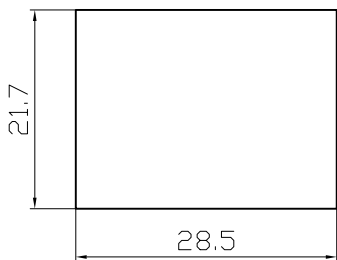

双刀带灯波动开关

Double-poles Illuminated Rocker Switch

型号(TYPE): IRS-201-1C

技术特性 (Specification)

1. 规格 (Rating): 20A 125VAC; 15A 250VAC; 35A 12VDC
2. 接触电阻 (Contact R): 35mΩ max
3. 绝缘电阻 (Insulation R): 500V DC 100MΩ min
4. 耐电压 (Dielectric Strength): 1 Minute 1500V AC
5. 操作温度 (Operating Temperature): -25°C ~ +85°C
6. 电气寿命 (Electrical Life): 10,000 Cycles

外型图 (Outline Drawing)

安装尺寸 (Mounting)

电路图 (Circuitry)