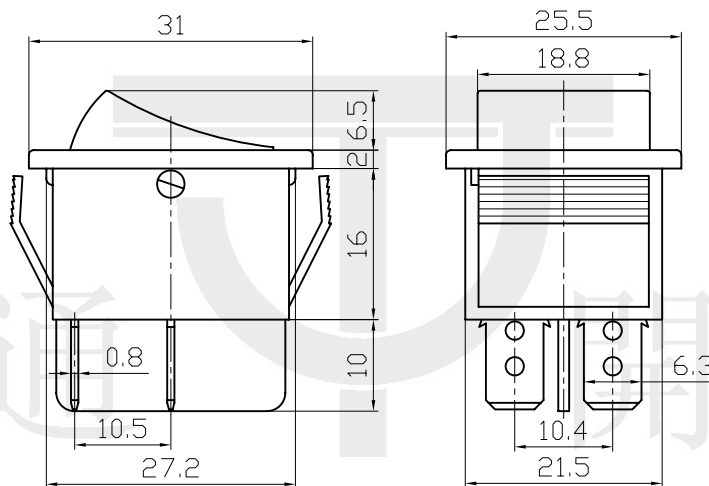

双刀带灯波动开关

Double-poles Illuminated Rocker Switch

型号(TYPE): IRS-201-1C

技术特性 (Specification)

1. 规格 (Rating): 20A 125VAC; 15A 250VAC; 35A 12VDC
2. 接触电阻 (Contact R): 35mΩ max
3. 绝缘电阻 (Insulation R): 500V DC 100MΩ min
4. 耐电压 (Dielectric Strength): 1 Minute 1500V AC
5. 操作温度 (Operating Temperature): -25°C ~ +85°C
6. 电气寿命 (Electrical Life): 10,000 Cycles

外型图 (Outline Drawing)

安装尺寸 (Mounting)

电路图 (Circuitry)