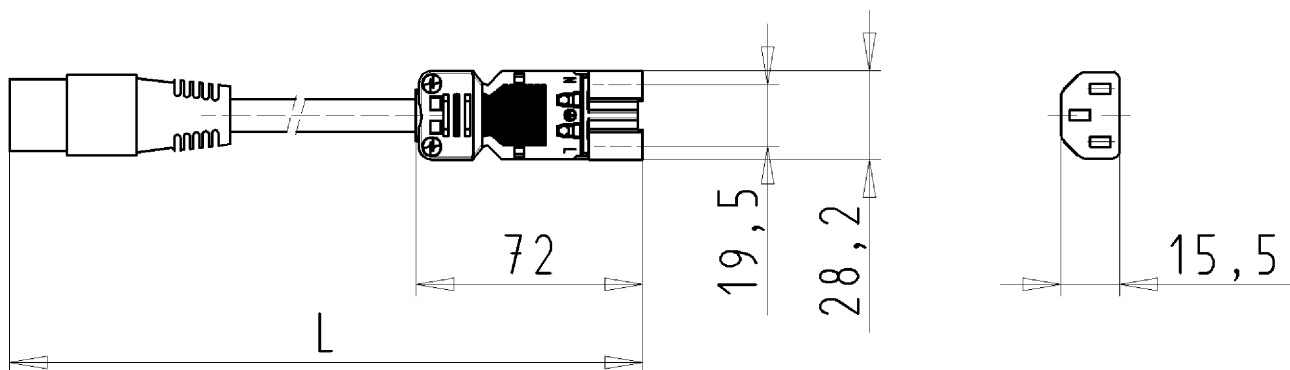

Data sheet

Commercial Art.No.: 99.400.5623.1

Cable assembly GST18i3K1#

Connection cable, male - Inlet connector, length 2m, GST18i3, 3 pole, 250V/10A, cable type H05VV, cross section 1,0 mm², color of coating: white, color of cable: white

Model

Nominal cross section conductor	1 mm ²
Degree of protection (IP)	IP20
Cable type	H05VV-F
Cable color	white
Cable diameter max.	6.8 mm
Version of cable	low-heat device, female - male
Type of cord set	mains connection cable
Version cable end 1	GST18i3 plug
Version cable end 2	rubber connector

Material

Surface finish	Tin-plated
halogen free	No
Continuous temperature of cable	70 °C
Insulation components continuous temperature	100 °C
Fire load	0.097 kWh

Dimensions

Total length	2 m
--------------	-----

Accessories

Commercial Art.No.:	Article-type description:	Description:
05.587.3156.0	Lock (G)ST18 WS	Locking device for cable to cable connection GST18i3-5, white
06.561.7853.0	mounting frame GST18i3 SW	Mounting frame to snap in GST18i3 connectors into a housing or furniture. Wall thickness: 1,5-2,5 mm. Holds GST18i3 connectors with screw or spring connection and pre- assembled cables.
05.561.3653.0	cover cap GST18i3VS B WS	Cover piece for female GST18i3, white
05.561.3653.1	cover cap GST18i3VS B SW	Cover piece for female GST18i3, black
05.564.5353.0	cover cap GST18i3/4/5 SW	Cover piece 12 pole black for female parts GST18i3-6
05.564.5353.2	cover cap GST18i3/4/5 WS	Cover piece 12 pole white for female parts GST18i3-6
05.594.4250.0	cover cap ST18/3B + GST18i3 ST WS	
05.594.4253.0	cover cap ST18/3B + GST18i3 ST WS	
05.587.3156.1	Lock (G)ST18 SW	Locking device for cable to cable connection GST18i3-5, black
06.560.0300.0	mounting part GST18i3 SW	Lock system to provide accidental disconnection of "flying connections" and to fix these connections to cable ladders or cable trays. Reduction of shearing forces on the strain reliefs Colour: black