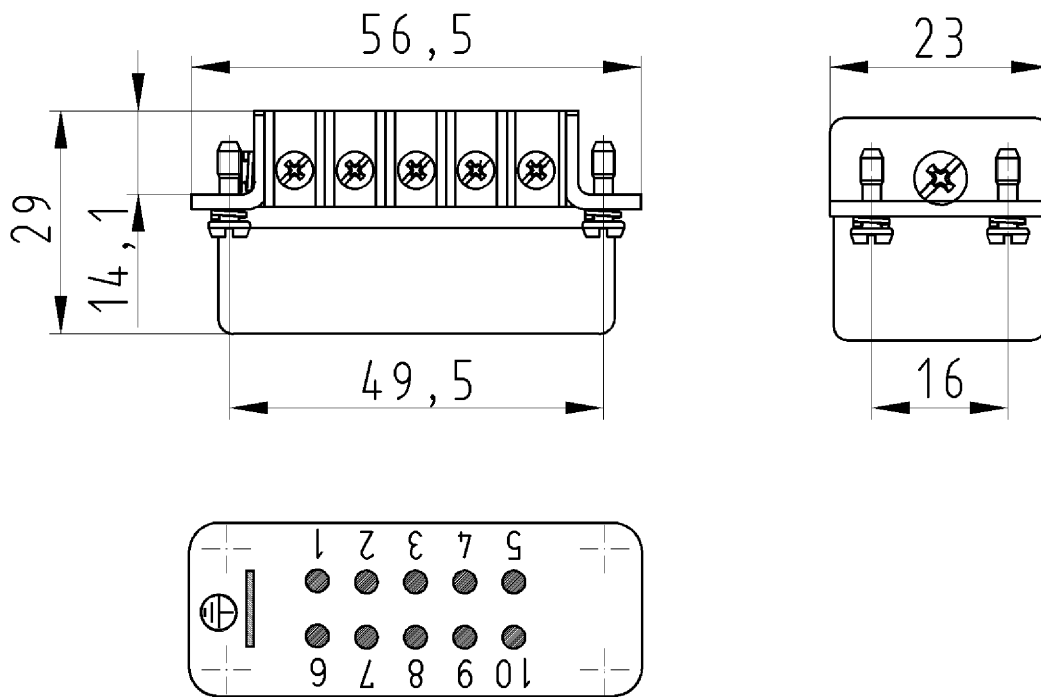

Zeichnungsnummer
73.310.1053.010W
Steckereinsatz

Steckereinsatz
73.310.1053.0

19.11.2007
Roppelt Dominik
M 1:1

Änderung-Index a 29.01.2010 TRE