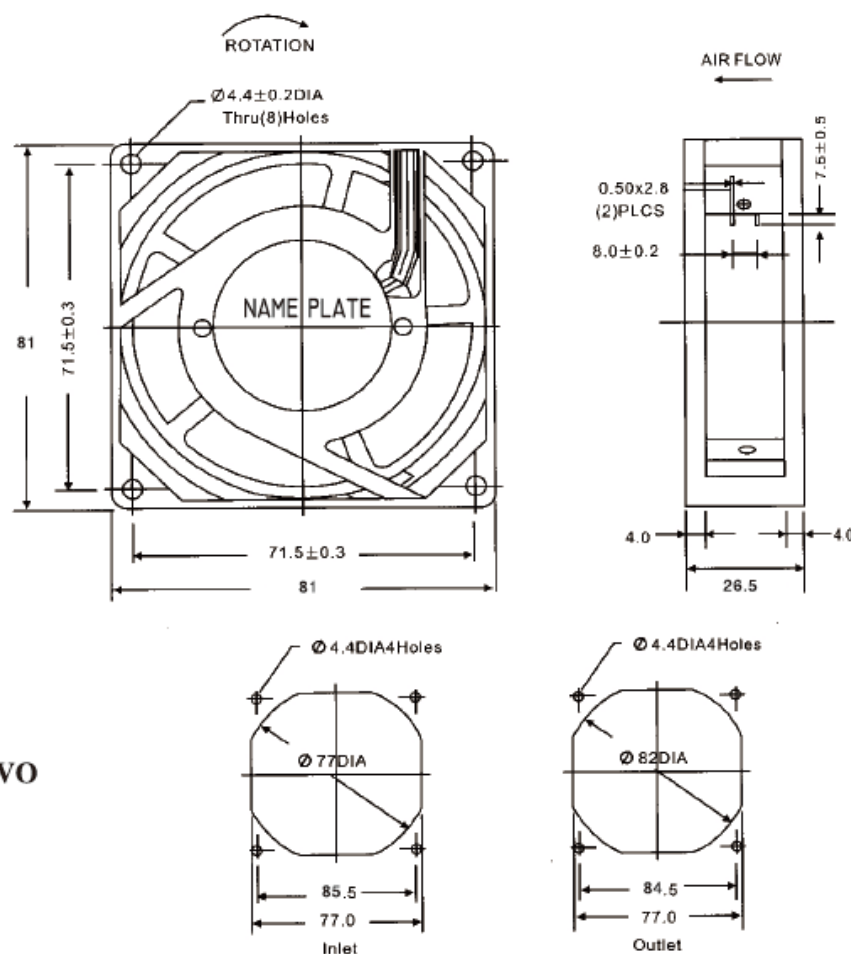

尺寸 Size: 80mmx80mmx25mm

风量 Airflow: 32-39m³/hr
19-23CFM

重量 Weight: 260g

噪音 Noise: 26-33dBA

风叶 Impeller Material: PBT Thermoplastic Black, UL94-V0

外框 Frame: Aluminum Alloy

端子 Terminals: 0.5mm

引线 Lead Wire: AWG#22 UL 1569(Optional)