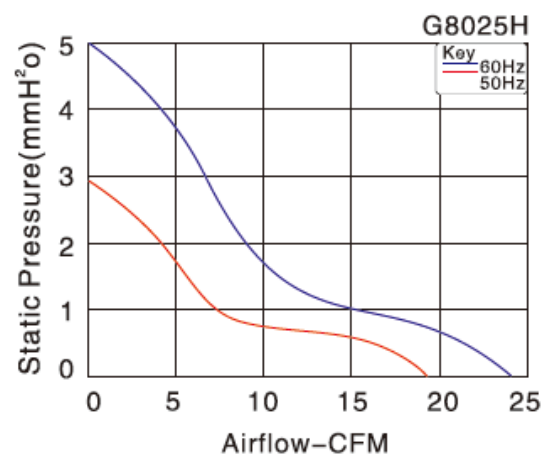

尺寸 Size: 80mmx80mmx25mm

风量 Airflow: 32-39m³/hr
19-23CFM

重量 Weight: 260g

噪音 Noise: 26-33dBA

风叶 Impeller Material: PBT Thermoplastic Black, UL94-V0

外框 Frame: Aluminum Alloy

端子 Terminals: 0.5mm

引线 Lead Wire: AWG#22 UL 1569(Optional)

马达 Motor: Shaded Pole Induction Motor

温度范围 Operating Temperature: -10°C~+65°C

Model (型号)	Bearing System (轴承型式)	Voltage VAC (电压)	Freq. Hz (频率)	Current A (电流)	Power W (功率)	Speed RPM (转速)	Noise dBA (噪音)	Air Flow (风量)		Phase (相数)	Capacitor (电容)
								M3/hr	CFM		
G8025HA ₁ S	Sleeve	100/125	50/60	0.09	15/12	2300/2750	26/33	32/39	19/23	1	/
G8025HA ₂ S		200/240	50/60	0.09	15/12	2300/2750	26/33	32/39	19/23	1	/
G8025HA ₁ B	Ball	100/125	50/60	0.09	15/12	2300/2750	26/33	32/39	19/23	1	/
G8025HA ₂ B		200/240	50/60	0.09	15/12	2300/2750	26/33	32/39	19/23	1	/