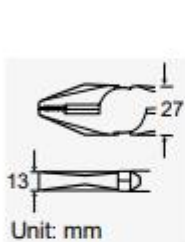

## ▶ 1PK-051DS Daul Color Lineman's Plier

Material	HRC	Application			OAL. (mm)
	Body	Hard steel	Soft steel	Copper	
S60C	48°±3°	Ø 1.2mm	Ø 2.6mm	Ø 3.2mm	205

## ▶ 1PK-052DS Daul Color Lineman's Plier

Material	HRC	Application			OAL. (mm)
	Body	Hard steel	Soft steel	Copper	
S60C	48°±3°	Ø 1.2mm	Ø 2.2mm	Ø 3.0mm	165