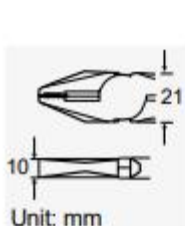

## ▶ 1PK-051DS Daul Color Lineman's Plier

Material	HRC	Application			OAL. (mm)
	Body	Hard steel	Soft steel	Copper	
S60C	48°±3°	Ø 1.2mm	Ø 2.6mm	Ø 3.2mm	205

## ▶ 1PK-052DS Daul Color Lineman's Plier

Material	HRC	Application			OAL. (mm)
	Body	Hard steel	Soft steel	Copper	
S60C	48°±3°	Ø 1.2mm	Ø 2.2mm	Ø 3.0mm	165