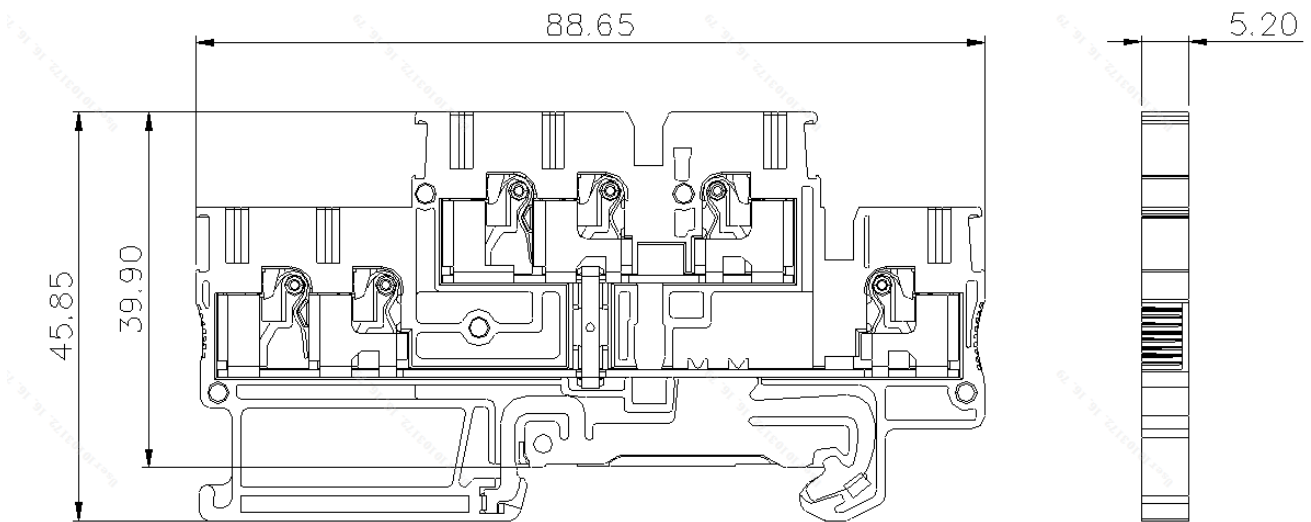

Category: 直插式弹簧接线/Plug-in terminal-plug

Product name: TPD2.5-3-PE

Product Description: 5.2mm

Product Picture

基本信息 /Basic Information

产品型号 SUPU ID	TPD2.5-3-PE
宽度 Width	5.2mm
产品层数 Number of levels	2
接线位数 Number of connections	6
接线方式 Connection method	直插弹簧接线
防护等级 Protection Level	IP20

工作温度 Work temperature	-40~+105°C
--------------------------	------------

IEC数据 /IEC Data

额定电流 Rated Current	/
额定电压 Rated Voltage	500V
过压类别 Overvoltage category	III
污染等级 Pollution degree	3
额定冲击电压 Rated impulse voltage	6KV
刚性导线截面积 Conductor cross section solid	0.2-4mm ²
柔性导线截面积 Conductor cross section flexible	0.2-2.5mm ²
柔性导线截面积，带绝缘管套 Conductor cross section flexible,with furrule	0.2-2.5mm ²
剥线长度 Stripping length	8-10mm

UL数据 /UL Data

使用组别 Use group	B	C	D
额定电流 Rated Current	-	-	-
额定电压 Rated Voltage	600V	600V	-
额定接线容量 Rated cross section	28-12AWG		

材料信息 /Material Data

绝缘材料 Insulation material	PA66
绝缘材料组别 Insulation material group	I
阻燃等级，符合UL94 Flame retardant grade, UL94 compliance	V0
