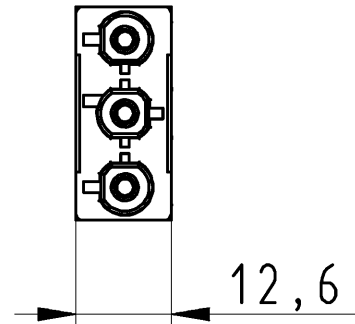

Connection Data

Cable diameter max.	10.5 mm
Cable diameter min.	6.5 mm
Connection cross section solid mm ² max.	2.5 mm ²
Connection cross section solid mm ² min.	0.75 mm ²
Connection cross section fine stranded mm ² max.	2.5 mm ²
Connection cross section fine stranded mm ² min.	0.75 mm ²
Terminations per pole	1
sheath strip length	38.5 mm
Wire strip length	7 mm

Model

Model	female
Connection type	screw connection
Degree of protection (IP)	IP20

Material

Housing material	Polyamide
halogen free	yes
Contact material	CuZn
Fire load	0.09 kWh
Insulation components continuous temperature	100 °C
Surface finish	Tin-plated

Dimensions

Length	69.4 mm
Width	28.2 mm
Height	12.6 mm

Classification

ECLASS 11	
ECLASS 8.1	27440605
ETIM 7.0	EC002560
ETIM 6.0	EC002560
ETIM 5.0	EC002560
ETIM 4.0	EC002560

Product compliance

ROHS conformity status	Compliant/Exempted
ROHS exceptions	III-6(c)
REACH-SVHC conformity status	Duty-To-Declare
REACH-SVHC substances	Lead
REACH-SVHC CAS numbers	7439-92-1

Accessories

Commercial Art.No.:	Article-type description:	Description:
05.587.3156.0	Lock (G)ST18 WS	Locking device for cable to cable connection GST18i3-5, white
06.561.7853.0	mounting frame GST18i3 SW	Mounting frame to snap in GST18i3 connectors into a housing or furniture. Wall thickness: 1,5-2,5 mm. Holds GST18i3 connectors with screw or spring connection and pre- assembled cables.
05.561.3653.0	cover cap GST18i3VS B WS	Cover piece for female GST18i3, white
05.561.3653.1	cover cap GST18i3VS B SW	Cover piece for female GST18i3, black
05.564.5353.0	cover cap GST18i3/4/5 SW	Cover piece 12 pole black for female parts GST18i3-6
05.564.5353.2	cover cap GST18i3/4/5 WS	Cover piece 12 pole white for female parts GST18i3-6
05.594.4250.0	cover cap ST18/3B + GST18i3 ST WS	
05.594.4253.0	cover cap ST18/3B + GST18i3 ST WS	
05.587.3156.1	Lock (G)ST18 SW	Locking device for cable to cable connection GST18i3-5, black