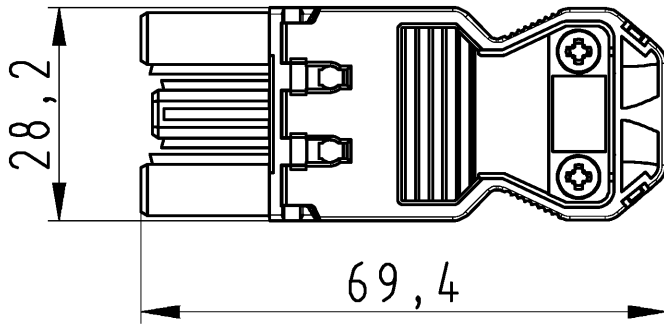

Connection Data

Cable diameter max.	10.5 mm
Cable diameter min.	6.5 mm
Connection cross section solid mm ² max.	2.5 mm ²
Connection cross section solid mm ² min.	0.75 mm ²
Connection cross section fine stranded mm ² max.	2.5 mm ²
Connection cross section fine stranded mm ² min.	0.75 mm ²
Terminations per pole	1
sheath strip length	38.5 mm
Wire strip length	7 mm

Model

Model	female
Connection type	screw connection
Degree of protection (IP)	IP20

Material

Housing material	Polyamide
halogen free	yes
Contact material	CuZn
Fire load	0.09 kWh
Insulation components continuous temperature	100 °C
Surface finish	Tin-plated

Dimensions

Length	69.4 mm
Width	28.2 mm
Height	12.6 mm

Classification

ECLASS 11	
ECLASS 8.1	27440605
ETIM 7.0	EC002560
ETIM 6.0	EC002560
ETIM 5.0	EC002560
ETIM 4.0	EC002560

Product compliance

ROHS conformity status	Compliant/Exempted
ROHS exceptions	III-6(c)
REACH-SVHC conformity status	Duty-To-Declare
REACH-SVHC substances	Lead
REACH-SVHC CAS numbers	7439-92-1

Accessories

Commercial Art.No.:	Article-type description:	Description:
05.587.3156.0	Lock (G)ST18 WS	Locking device for cable to cable connection GST18i3-5, white
06.561.7853.0	mounting frame GST18i3 SW	Mounting frame to snap in GST18i3 connectors into a housing or furniture. Wall thickness: 1,5-2,5 mm. Holds GST18i3 connectors with screw or spring connection and pre- assembled cables.
05.561.3653.0	cover cap GST18i3VS B WS	Cover piece for female GST18i3, white
05.561.3653.1	cover cap GST18i3VS B SW	Cover piece for female GST18i3, black
05.564.5353.0	cover cap GST18i3/4/5 SW	Cover piece 12 pole black for female parts GST18i3-6
05.564.5353.2	cover cap GST18i3/4/5 WS	Cover piece 12 pole white for female parts GST18i3-6
05.594.4250.0	cover cap ST18/3B + GST18i3 ST WS	
05.594.4253.0	cover cap ST18/3B + GST18i3 ST WS	
05.587.3156.1	Lock (G)ST18 SW	Locking device for cable to cable connection GST18i3-5, black