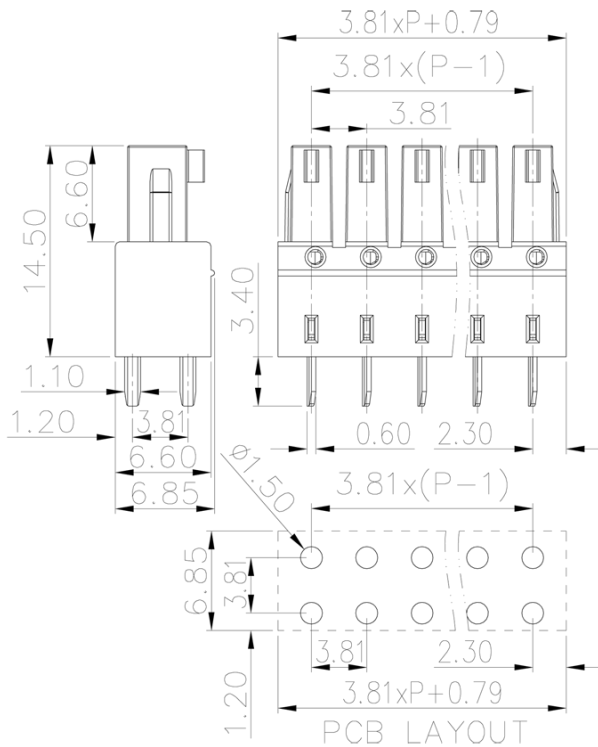

Category: 插拔式端子-插头/Plug-in terminal-plug

Product name: MC-RU3.81SVXX-0001

Product Description: 3.81mm , 160V , 8A CE

Product Picture

基本信息 /Basic Information

产品型号 SUPU ID	MC-RU3.81SVXX-0001
产品间距 Pitch	3.81mm
产品层数 Number of levels	1
产品位数 Number of connections	2P-24P
接线方式 Connection method	-
防护等级 Protection Level	IP20

## IEC数据 /IEC Data

额定电流 Rated Current	8A		
额定电压 Rated Voltage	160V		
过压类别 Overvoltage category	III	III	II
污染等级 Pollution degree	3	2	2
额定冲击电压 Rated impulse voltage	2.5KV	2.5KV	2.5KV
额定电压 Rated Voltage	160V	160V	320V
硬导线截面积 Conductor cross section solid	-		
柔性导线截面积 Conductor cross section flexible	-		
柔性导线截面积，带绝缘管套 Conductor cross section flexible,with furrule	-		
锁线螺钉规格 Locking screw Specification	-		
额定扭矩 Rated Torque	-		
固定螺钉规格 Fixed Screw Specification	-		
额定扭矩 Rated Torque	-		
剥线长度 Stripping length	-		

## UL数据 /UL Data

使用组别 Use group	B	C	D
额定电流 Rated Current	8A	-	8A
额定电压 Rated Voltage	300V	-	300V

---

额定接线容量 Rated cross section	-
-------------------------------	---

---