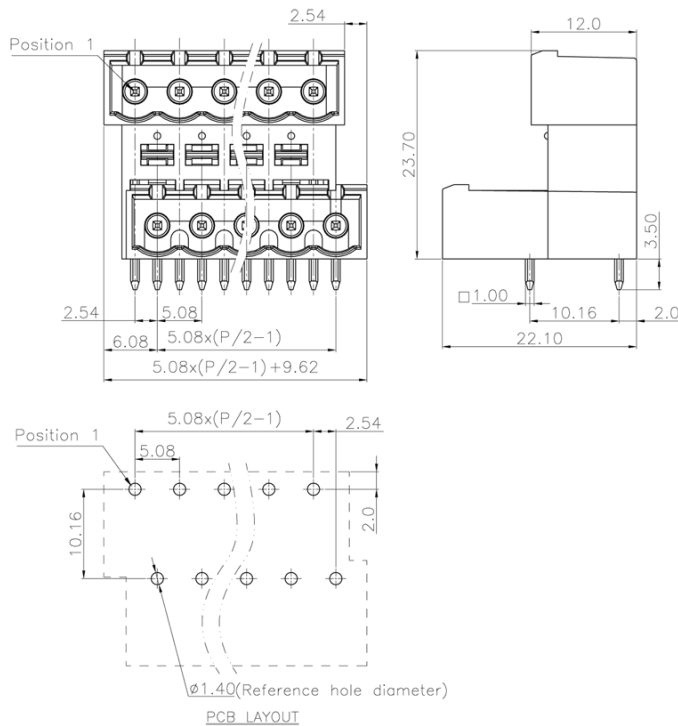

Category: 插拔式端子-插座/Plug-in terminal-plug

Product name: MC-DPAB5.08HXX

Product Description: 5.08mm , 320V , 10A CE

## 基本信息 /Basic Information

产品型号  
SUPU ID

MC-DPAB5.08HXX

产品间距  
Pitch

5.08mm

产品层数  
Number of levels

1

产品位数  
Number of connections

4-48P

接线方式  
Connection method

-

防护等级  
Protection Level

IP20

工作温度 Work temperature	-40~+105°C
--------------------------	------------

## UL数据 /UL Data

使用组别 Use group	B	C	D
额定电流 Rated Current	15A	-	15A
额定电压 Rated Voltage	300V	-	300V

---

额定接线容量  
Rated cross section -

---