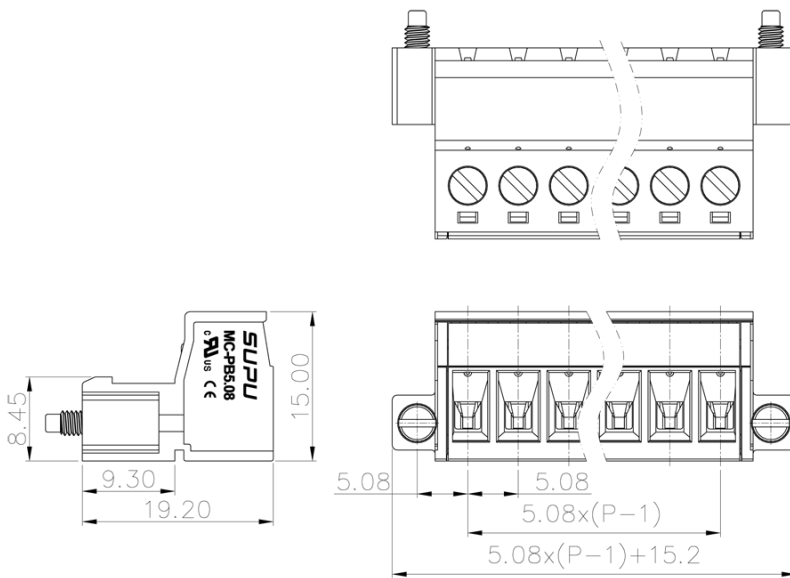

Category: 插拔式端子-插座/Plug-in terminal-plug

Product name: MC-PB5.08HXXC-K-0001

Product Description: 5.08mm , 320V , 12A CE , UL

Product Picture

基本信息 /Basic Information

产品型号
SUPU ID MC-PB5.08HXXC-K-0001

产品间距
Pitch 5.08mm

产品层数
Number of levels 1

产品位数
Number of connections 2P-24P

接线方式
Connection method 螺钉接线Screw connection

防护等级
Protection Level IP20

工作温度 Work temperature	-40~+105°C
--------------------------	------------

IEC数据 /IEC Data

额定电流 Rated Current	12A		
额定电压 Rated Voltage	320V		
过压类别 Overvoltage category	III	III	II
污染等级 Pollution degree	3	2	2
额定冲击电压 Rated impulse voltage	4KV	4KV	4KV
额定电压 Rated Voltage	250V	320V	630V
硬导线截面积 Conductor cross section solid	0.2-2.5mm ²		
柔性导线截面积 Conductor cross section flexible	0.2-2.5mm ²		
柔性导线截面积，带绝缘管套 Conductor cross section flexible,with furrule	0.2-2.5mm ²		
锁线螺钉规格 Locking screw Specification	M3		
额定扭矩 Rated Torque	0.5N.m		
固定螺钉规格 Fixed Screw Specification	M2.5		
额定扭矩 Rated Torque	0.3N.m		
剥线长度 Stripping length	7~8mm		

UL数据 /UL Data

使用组别 Use group	B	C	D
额定电流 Rated Current	10A	-	10A
额定电压 Rated Voltage	300V	-	300V

额定接线容量 Rated cross section	24~12AWG
-------------------------------	----------

材料信息 /Material Data

绝缘材料 Insulation material	PA66
绝缘材料组别 Insulation material group	I
阻燃等级，符合UL94 Flame retardant grade, UL94 compliance	V0
导体材料 Contact material	Copper alloy
导体表面镀层 Surface characteristics	Sn,Plated